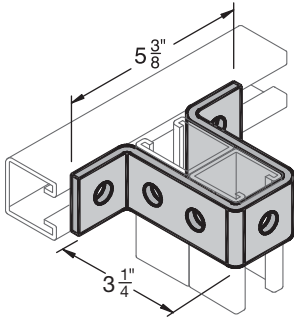

## Seven Hole U Support

Electro-Galvanized  
Wt. 1.21 Lbs.  
10/Box

Material Width: 1 5/8" • Thickness: 1/4" • Hole Diameter: 9/16" • Hole Spacing: 1 7/8" • Hole Center From Edge: 1 3/16"  
Other Materials and Products Available Upon Request