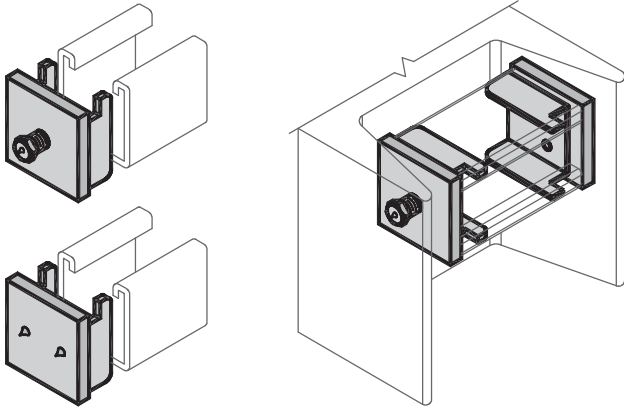

SCC2654 (C412)

Column Clamps

Electro-Galvanized
Wt. 0.53 Lbs. (pair)
25/Box

Note: Sold in pairs. Use with SH132.

Slip Rating: 800 lbs per pair